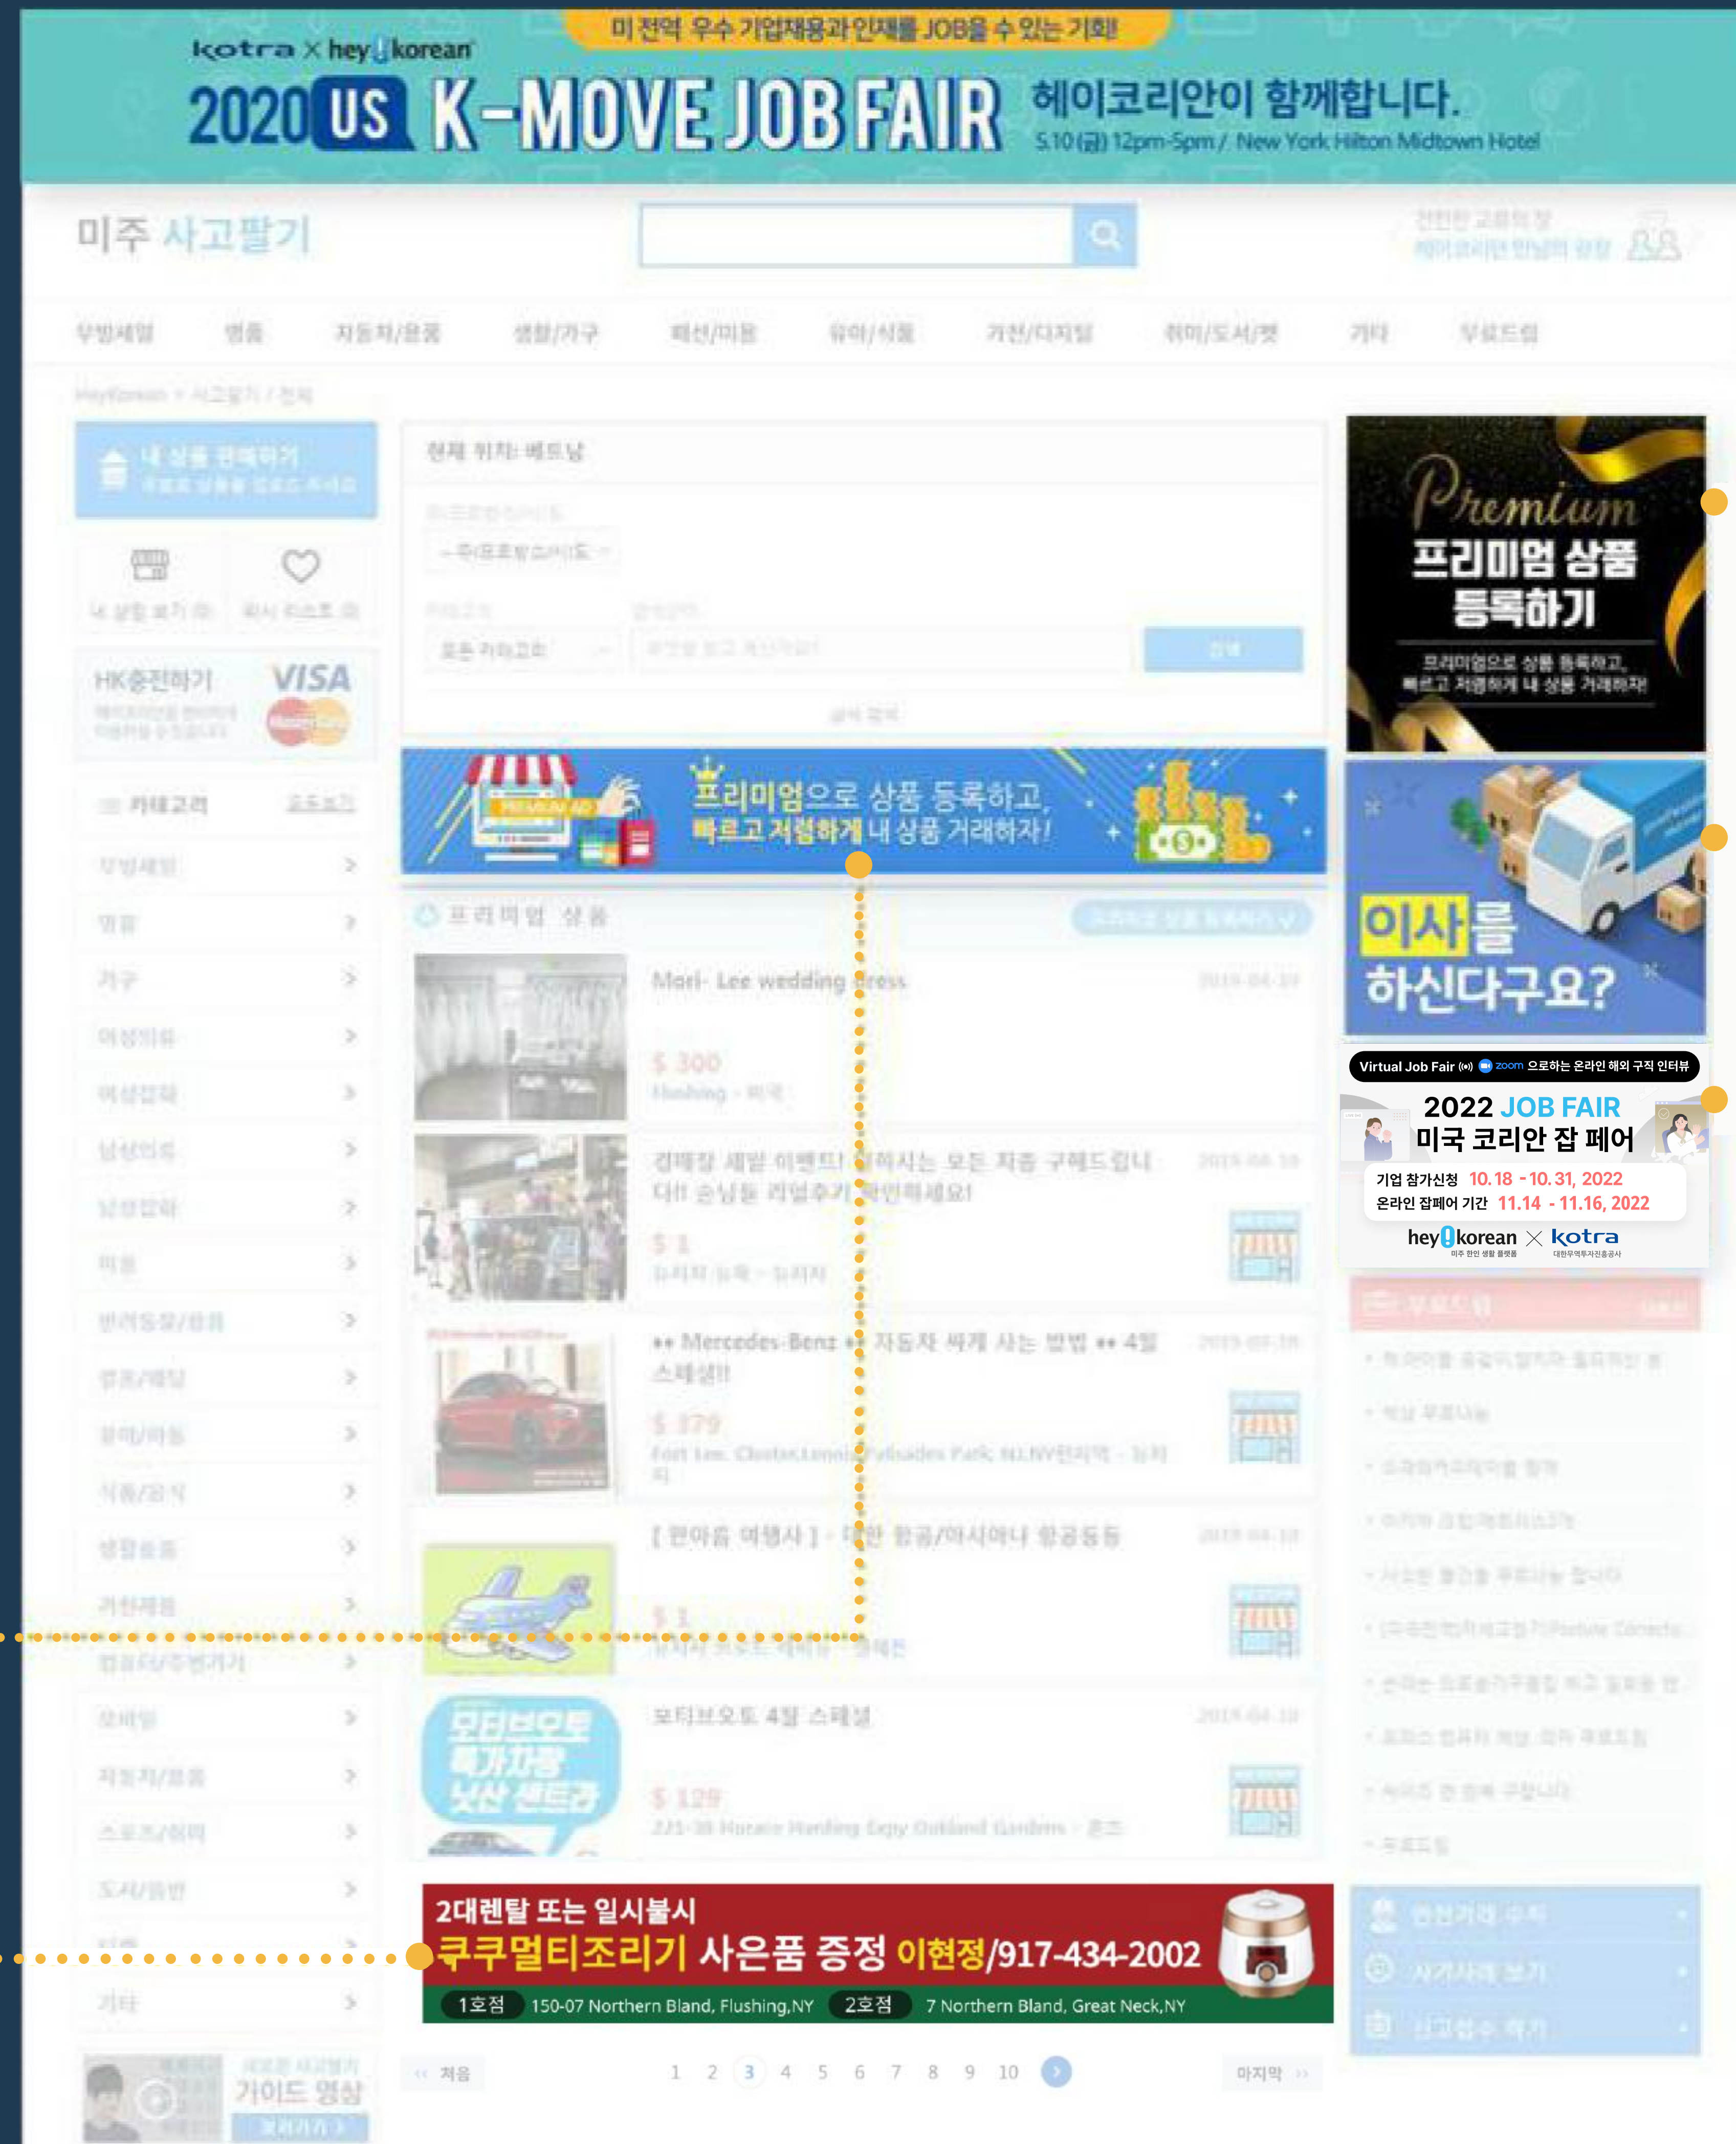

Market Page (PC)

Accurately target the objectives and targets suitable for setting up and promoting.
(5 Rolling max)

Main Top Banner

Size : 652 x 79px

PK1

Main Bottom Banner

Size : 652 x 100px

PK5

PK0

Main Top Big Banner

Size : 980 x 100px

PK2

Main Right Top Banner

Size : 247 x 232px

PK3

Main Right Center Banner

Size : 247 x 190px

PK4

Main Right Bottom Banner

Size : 247 x 150px